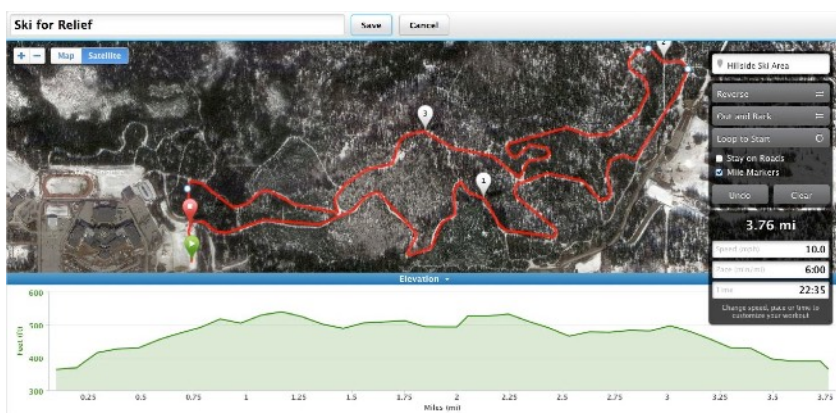

Service plus Hillside plus Besh loops. Start and Finish in Service Sled-hill Soccer field

233 feet vertical, 6 Km

Saturday February 4, 2017. Start at Noon. Register / wax outdoors 11:00am.

**Free Entry** (optional donation for third-world Relief efforts)

Skiers can choose either Classic or Skate up until time of registration / “Bib” pick-up

Divisions (Wave Mass Starts):

Male and Female:

1. High School
2. Junior High
3. Children less than 6th grade
4. Seniors age 19-39.
5. Masters age 40 and up.